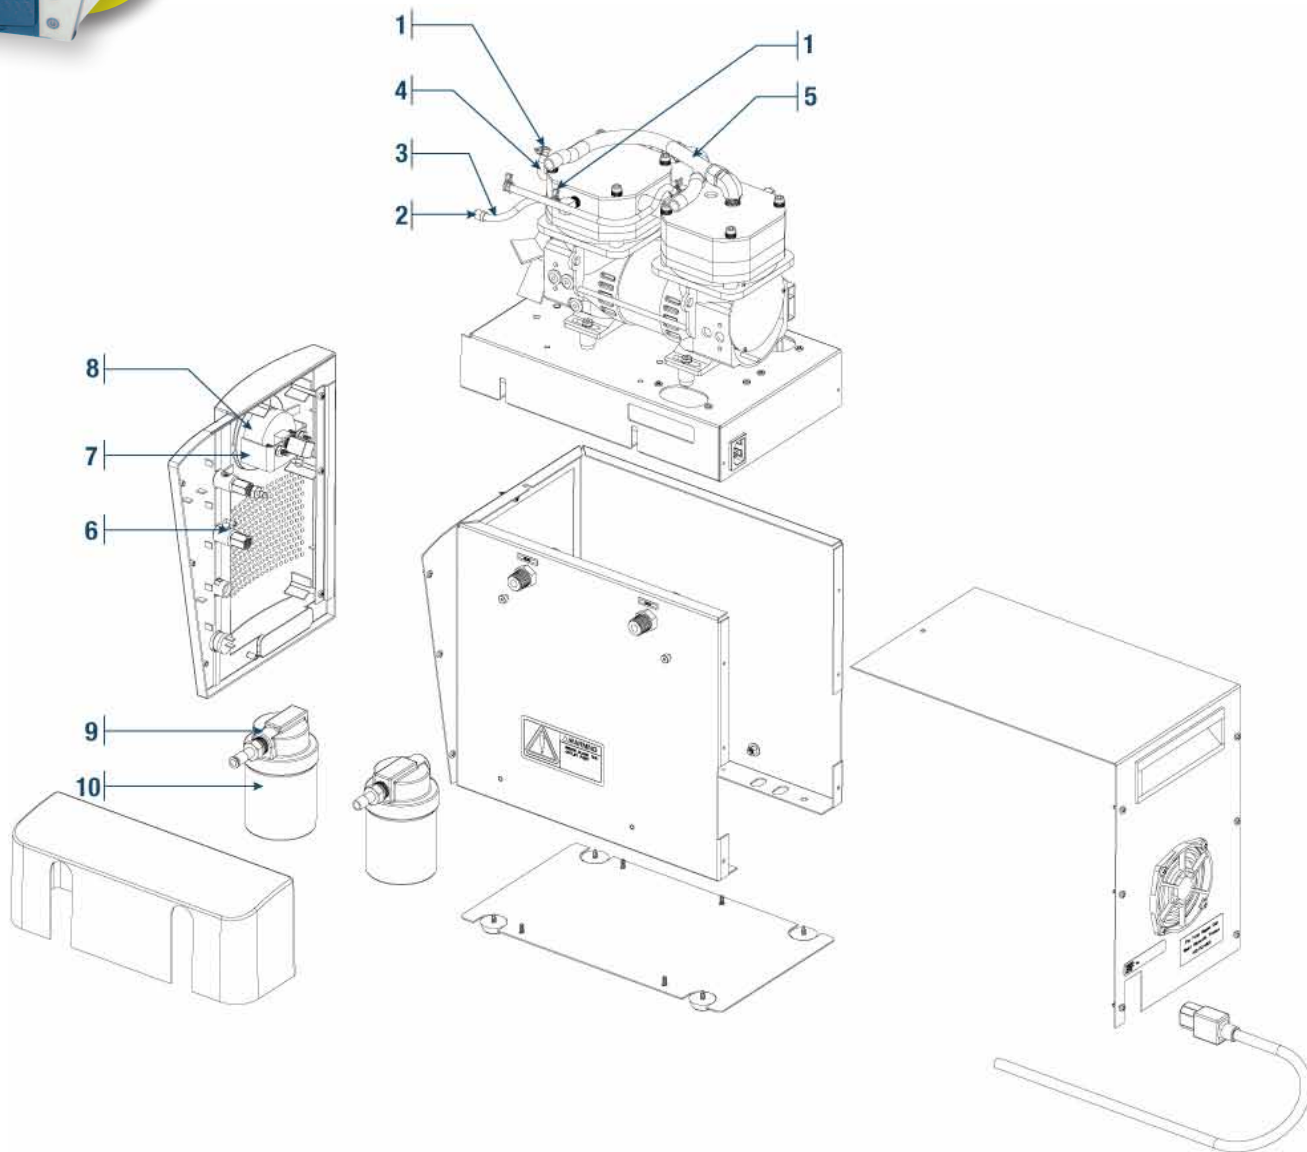

Chemical Duty PTFE Dry Vacuum Pumps

Self-Cleaning Dry Vacuum Systems™ Models 2025/2026/2027/2028

Tubing Service Kit CAT. No. 2025K-06 for Models 2025/2026/2027/2028

ID	Qty.	Description
Tubing Service Kit 2025K-06		
1	4	Hose Clamp 5/16"
2	2	Hose Clamp 1/8"
3	0.35 ft.	Tubing
4	1.60 ft.	Tubing
5	1.30 ft.	Tubing
6	1	Gasket
7	1	U-Clamp

Individual Spare Parts for Models 2025/2026/2027/2028

ID	Qty.	CAT. No.	Description
8 ¹	1	726123	Analog Vacuum Gauge 2" Dial (mbar/kPa)
8 ¹	1	726125	Analog Vacuum Gauge 2" Dial (in Hg/cm Hg)
9	2	1423B	Glass Jar Assembly
10	2	1415B	Replacement Glass Jar